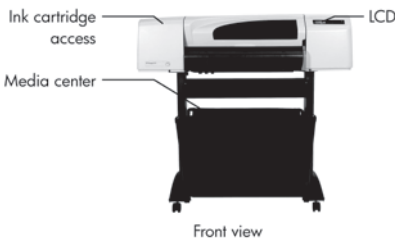

HP Designjet 510 series

Supplies and accessories

For complete supplies information please visit www.hp.com/supplies.

Ink

• HP 82 69-ml Black Ink Cartridge	CH565A
• HP 82 28-ml Cyan Ink Cartridge	CH566A
• HP 82 69-ml Cyan Ink Cartridge	C4911A
• HP 82 28-ml Magenta Ink Cartridge	CH567A

• HP 82 69-ml Magenta Ink Cartridge	C4912A
• HP 82 28-ml Yellow Ink Cartridge	CH568A
• HP 82 69-ml Yellow Ink Cartridge	C4913A
Memory and mass storage	
• HP Designjet 256 MB Memory Upgrade	CH654A

Paper-handling accessories

• 24-in Spindle	C2389A
• 42-in Spindle	C2390A
• Stand and Bin	Q1246B

Other

• EFI Designer Edition 5.1 for HP XL	Q6643D
• HP Designjet 4520 Scanner	CM770A

Additional information

Sales

- www.designjet.hp.com
- Data Sheet 4AA22959ENUC

Technical Support

- www.hp.com/support

Services

- <http://www.hp.com/go/services>

Third-party solutions

- www.hpgsc.com

Reseller

- <http://hp.com/partners/us>

Supplies and accessories

- www.hp.com